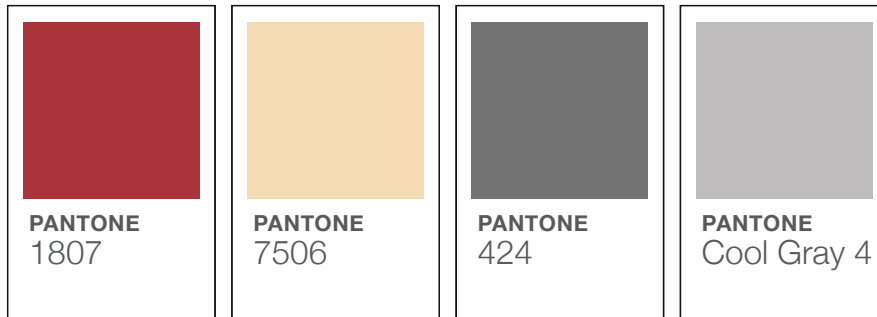

Logo

Colours

Shapes

Fonts

Mrs Eaves

Aa Bb Cc Dd Ee Ff Gg Hh Ii Jj Kk Ll
1 2 3 4 5 6 7 8 9

Avenir

Aa Bb Cc Dd Ee Ff Gg Hh Ii Jj Kk Ll
1 2 3 4 5 6 7 8 9