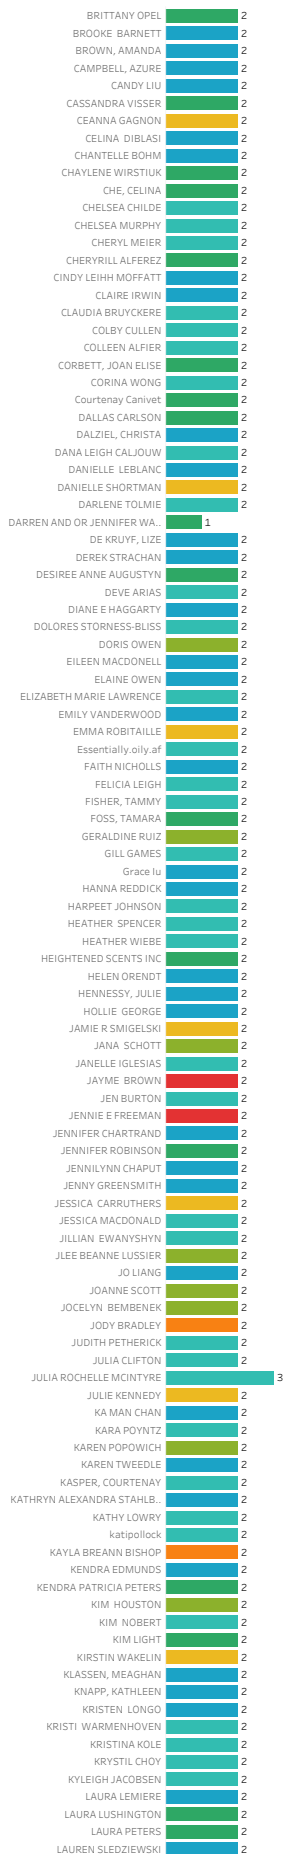

Provincial Challenge Enrollers
2/18/2020 to 2/29/2020

Provincial Challenge Enrollers
2/18/2020 to 2/29/2020

LAUREN WALL	2
LAURENCE CURTIS	2
LAUZON, PAMELA	2
LEAH MARKS	2
LEAH SCOTT	2
LEORA COLLINGRIDGE	2
LISA GRAY	2
LISA MARIE WILFORD	2
LISA MONYCH	2
LISE MACINNIS	2
LIZ SARAH HARTMANN	2
LOCKE, BETH	2
LORI FOSTER	2
LYNN WILNECHENKO	2
LYNNE MITCHELL	2
MADDIE COONS	2
Madeline Walden	2
MAGGIE MEL LIN MARK	2
MAHRIE KINRADE	2
MAIDMENT, ALYSHA	2
Maisie Hole	2
MALLORY HOUGHTON	2
MALORY STICKLES	2
MARIE-SOLEIL BOULANGER	2
MARLENE MCCURRY	2
MARY GOTTWALD	2
MATLOCK, ROSITA	2
MEAGAN RYAN	2
MEAGAN BADGER	2
MEGAN VICTORIA CLARKE	2
MEGHAN AMANDA WALTERS	2
MEGHAN GANONG	2
MELINDA MASUCCI	2
MELISSA JACQUES	2
MELISSA QUESNEL	2
MICAELA ANNETTE BOUWMEIS.	2
MICHAEL JOHN PIASTA	2
MORGAN ELICIA MANCHIP	2
MYLAINE DESROCHES	2
NADINE SCHNEIDER	2
NANCY BUNGAY	2
NINA MEDEIROS	2
NOBLE-LEE JEANETTE KENDRICK	2
OLIVIA THEBEAU	2
PAM HERZOG	2
PASCALE VALLEE	2
PAT FLYNN	2
PAULINE OSBORNE	2
PENNY NORKETT	2
RACHEL COSTA	2
RACHEL LYN EYOLFSON	2
RACHEL SUSANNE UNRAU	2
RAELENE SCHLAGTER	2
REBEKAH ANN KLASSEN	2
REGAN JOHNSON	2
ROOTED	2
ROSEMARIE ACCETTONE	2
ROSIN, ROSA	2
RUBY LEDESMA	2
RUTH TAIT	2
SAMPAGUITA BAUTISTA	2
SANDRA CLAUSON	2
SARA FURIOSO	2
SARAH HAMES	2
SARAH LYNDE	2
SARAH ROXY NIESSEN	2
SARAH-JANE CABELARIS	2
SCOTT SCHELL	2
SHANNON JANZEN	2
SHAWNA GIESBRECHT	2
SHAYLENE BROOK GRAVES	2
SUSANNA WU	2
TAMMY KUPPERS	2
TANJA ROSS	2
TEGAN VIS	2
TEKA WINDER	2
THERESA ISOBEL OWEN	2
TINA POWER	2
TRACEY PAISH	2
TRACY MARIE CYRE	2
TRACY OLSON	2
TREENA WARD	2
TRUDY FEHR BUHLER	2
VICKI LEE MCDONALD	2
VICKIE LIWISKI	2
VICTORIA BRUNI	2
WELTER, SHAUNA	2
WENDY WILSON	2
YANG LU	2
ALICIA MARINO	2
ANGELA YASKIW	2
CHRISTINE SIEBER	2
DEBBIE ANDREW	2
DEE-ANNE VIVIAN ARMSTRONG	2
DENVER COLVIN	2
FRANCE CORRIVEAU NORMAND	2
GALLAGHER, JOANNE	2
JENNA WALTZ	2
KELLIE YELLOWEGA	2
KRUSE, KELLY	2
LOREDANA PECK	2
LOUISA WING LUK	2
LYNDSAY NEIL	2
REBECCA MAY	2
SUMMIYA AHMED	2
TAMMY PATRICIA ST-PIERRE	2