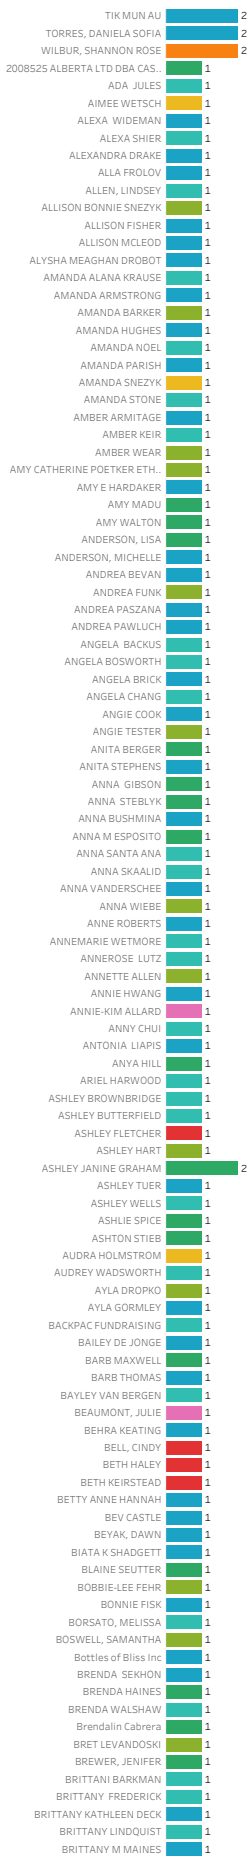

Provincial Challenge Enrollers
2/18/2020 to 2/29/2020

LAUREN WALL	2
LAURENCE CURTIS	2
LAUZON, PAMELA	2
LEAH MARKS	2
LEAH SCOTT	2
LEORA COLLINGRIDGE	2
LISA GRAY	2
LISA MARIE WILFORD	2
LISA MONYCH	2
LISE MACINNIS	2
LIZ SARAH HARTMANN	2
LOCKE, BETH	2
LORI FOSTER	2
LYNN WILNECHENKO	2
LYNNE MITCHELL	2
MADDIE COONS	2
Madeline Walden	2
MAGGIE MEL LIN MARK	2
MAHRIE KINRADE	2
MAIDMENT, ALYSHA	2
Maisie Hole	2
MALLORY HOUGHTON	2
MALORY STICKLES	2
MARIE-SOLEIL BOULANGER	2
MARLENE MCCURRY	2
MARY GOTTWALD	2
MATLOCK, ROSITA	2
MEAGAN RYAN	2
MEAGAN BADGER	2
MEGAN VICTORIA CLARKE	2
MEGHAN AMANDA WALTERS	2
MEGHAN GANONG	2
MELINDA MASUCCI	2
MELISSA JACQUES	2
MELISSA QUESNEL	2
MICAELA ANNETTE BOUWMEIS.	2
MICHAEL JOHN PIASTA	2
MORGAN ELICIA MANCHIP	2
MYLAINE DESROCHES	2
NADINE SCHNEIDER	2
NANCY BUNGAY	2
NINA MEDEIROS	2
NOBLE-LEE JEANETTE KENDRICK	2
OLIVIA THEBEAU	2
PAM HERZOG	2
PASCALE VALLEE	2
PAT FLYNN	2
PAULINE OSBORNE	2
PENNY NORKETT	2
RACHEL COSTA	2
RACHEL LYN EYOLFSON	2
RACHEL SUSANNE UNRAU	2
RAELENE SCHLAGTER	2
REBEKAH ANN KLASSEN	2
REGAN JOHNSON	2
ROOTED	2
ROSEMARIE ACCETTONE	2
ROSIN, ROSA	2
RUBY LEDESMA	2
RUTH TAIT	2
SAMPAGUITA BAUTISTA	2
SANDRA CLAUSON	2
SARA FURIOSO	2
SARAH HAMES	2
SARAH LYNDE	2
SARAH ROXY NIESSEN	2
SARAH-JANE CABELARIS	2
SCOTT SCHELL	2
SHANNON JANZEN	2
SHAWNA GIESBRECHT	2
SHAYLENE BROOK GRAVES	2
SUSANNA WU	2
TAMMY KUPPERS	2
TANJA ROSS	2
TEGAN VIS	2
TEKA WINDER	2
THERESA ISOBEL OWEN	2
TINA POWER	2
TRACEY PAISH	2
TRACY MARIE CYRE	2
TRACY OLSON	2
TREENA WARD	2
TRUDY FEHR BUHLER	2
VICKI LEE MCDONALD	2
VICKIE LIWISKI	2
VICTORIA BRUNI	2
WELTER, SHAUNA	2
WENDY WILSON	2
YANG LU	2
ALICIA MARINO	2
ANGELA YASKIW	2
CHRISTINE SIEBER	2
DEBBIE ANDREW	2
DEE-ANNE VIVIAN ARMSTRONG	2
DENVER COLVIN	2
FRANCE CORRIVEAU NORMAND	2
GALLAGHER, JOANNE	2
JENNA WALTZ	2
KELLIE YELLOWEGA	2
KRUSE, KELLY	2
LOREDANA PECK	2
LOUISA WING LUK	2
LYNDSAY NEIL	2
REBECCA MAY	2
SUMMIYA AHMED	2
TAMMY PATRICIA ST-PIERRE	2

Provincial Challenge Enrollers
2/18/2020 to 2/29/2020