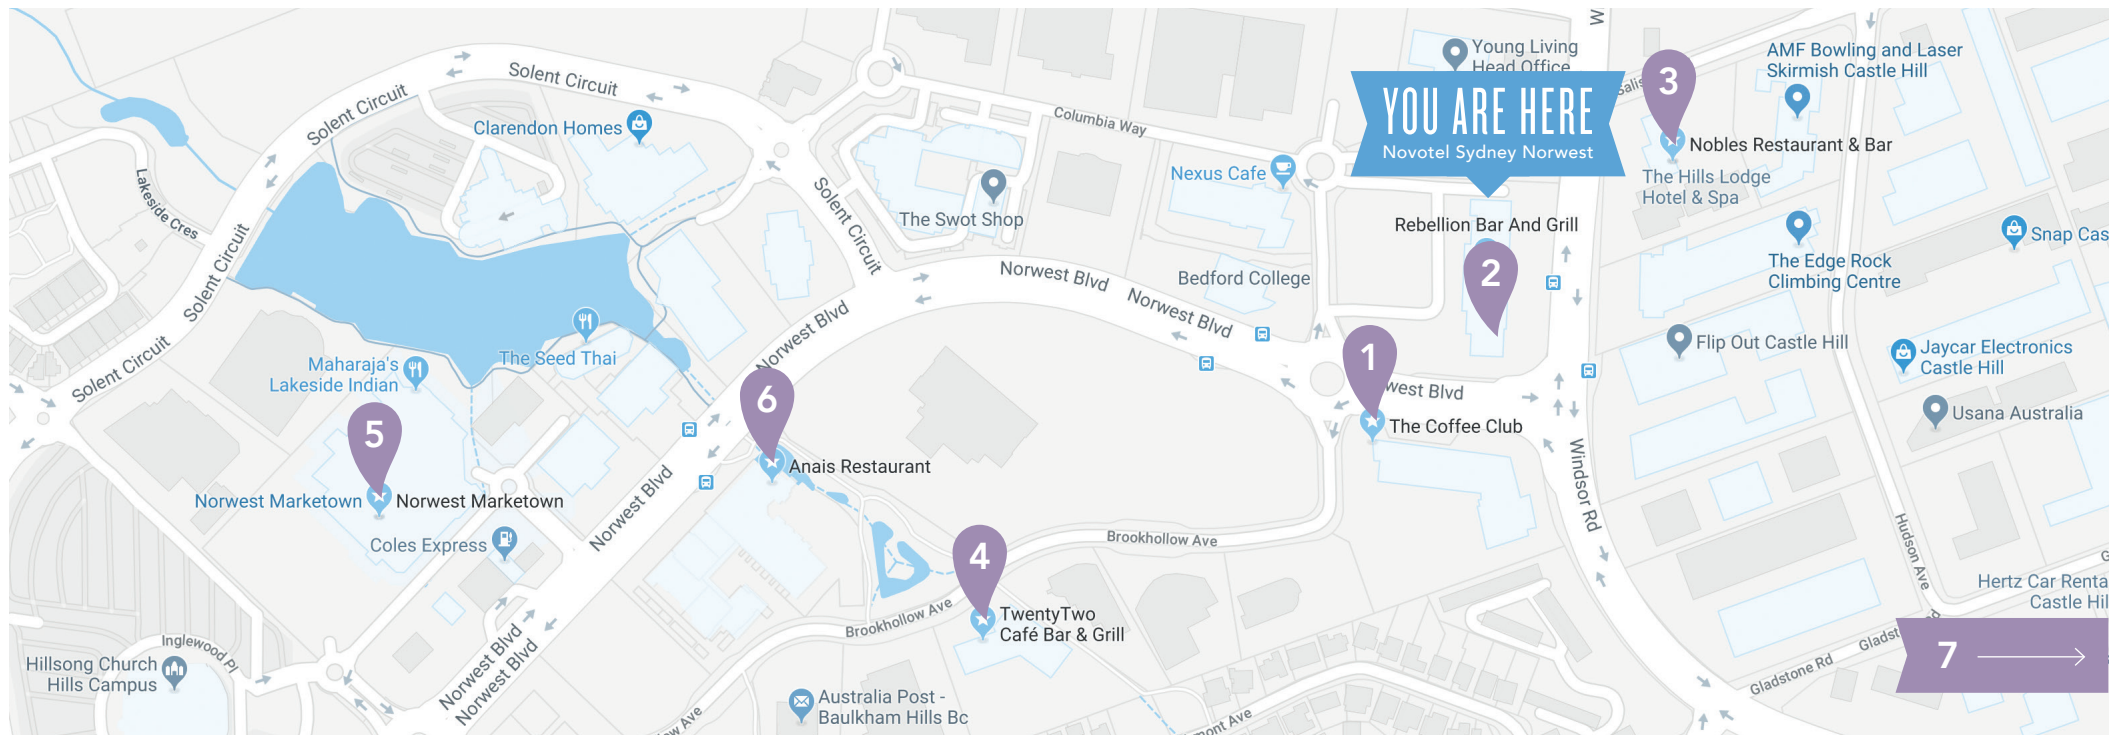

MASTERMIND 2018 LOCAL RESTAURANTS

1. The Coffee Club Norwest

www.coffeeclub.com.au/stores/norwest-business-park

Address: 2-8 Brookhollow Ave,
Baulkham Hills NSW 2153

Distance: 350m (5 min walk)

2. Rebellion Bar & Grill

Distance: 650m (9 min walk)

4. Twenty-Two Cafe Bar & Grill

22bar-and-grill.com.au

Address: 22 Brookhollow Ave,
Baulkham Hills NSW 2153

Distance: 650m (8 min walk)

5. Norwest Marketown

Indian, Italian, Thai, Japanese, Chinese, Mexican

norwestmarketown.com.au

Address: 4 Century Circuit
Baulkham Hills NSW 2153

Distance: 1.0km (13 min walk)

6. Anais Restaurant - Taste of Persia

www.anaisrestaurant.com.au

Address: 1/11 Brookhollow Ave,
Baulkham Hills NSW 2153

Distance: 750m (10 min walk)

7. Castle Towers Piazza

Indian, Italian, Thai, Japanese, Malaysian, Mexican, Greek, Chinese

www.castletowers.com.au/dining-and-leisure/the-piazza.aspx

Address: 6 - 14 Old Castle Hill Road,
Sydney NSW 2154